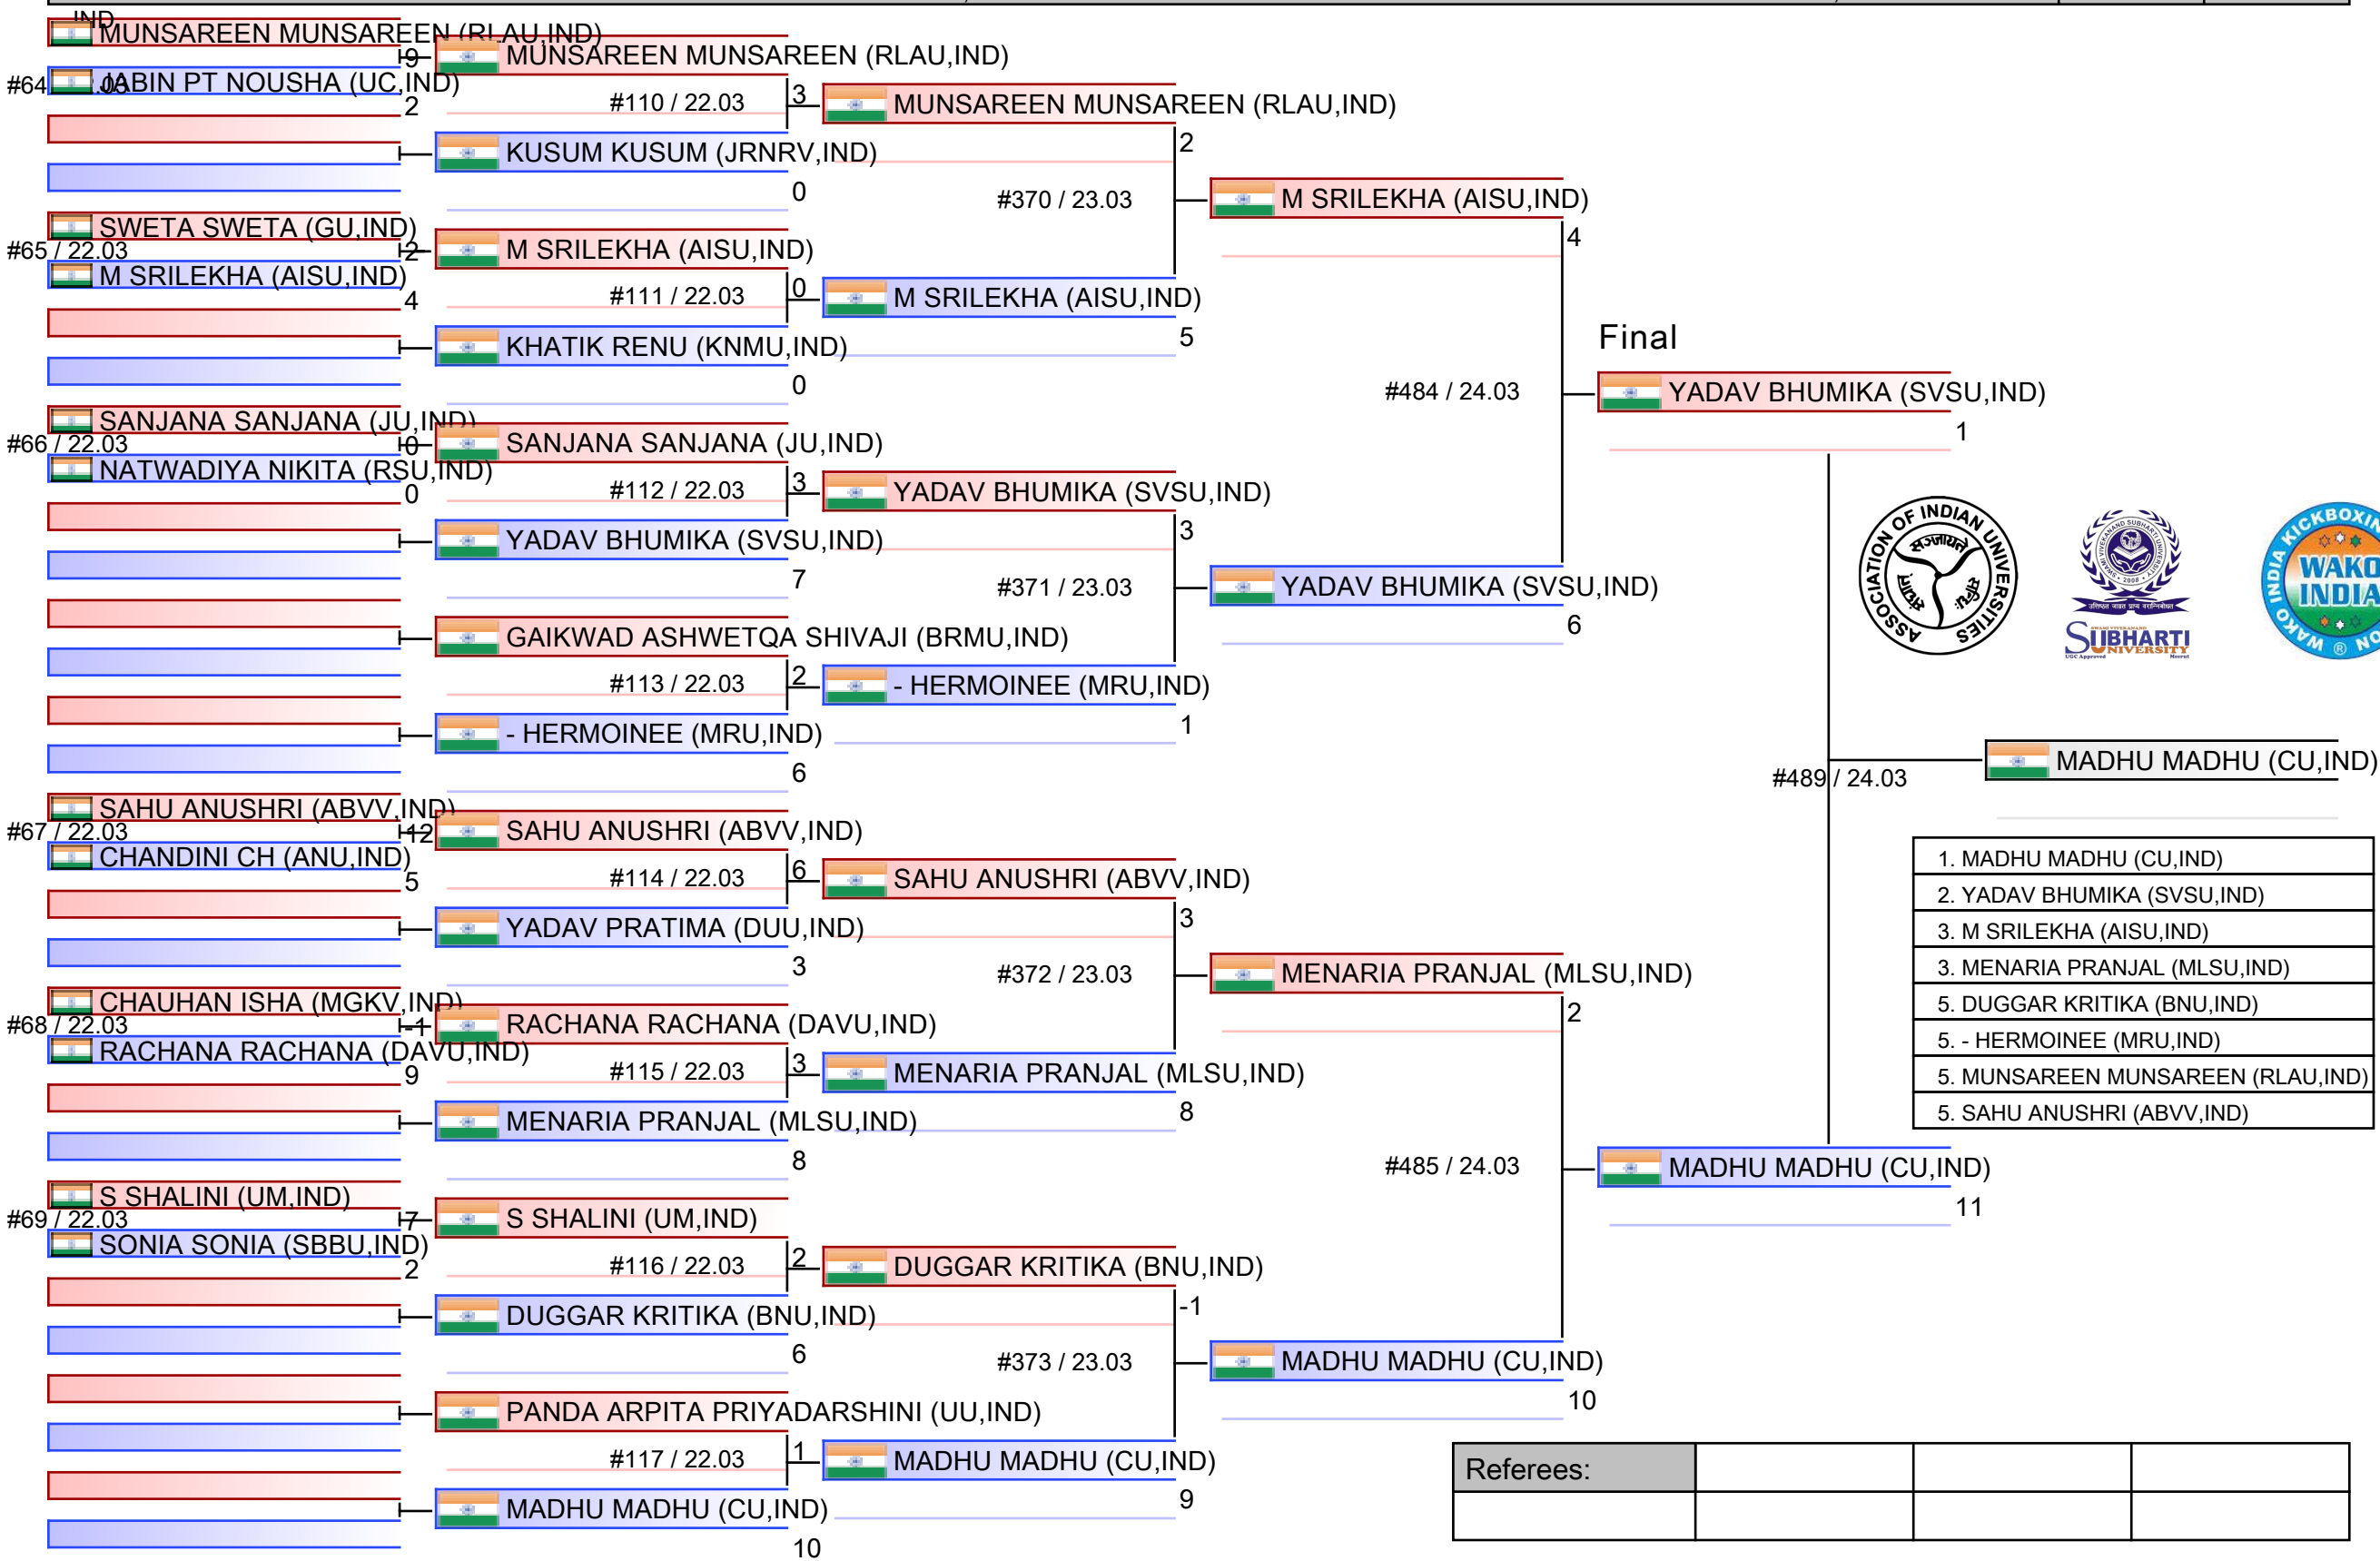

Entries: 15

Total Entries:199

01 PF 008 S F -50 KG

ALL INDIA INTER UNIVERSITY KICKBOXING WOMEN TOURNAMENT 2024-25, SWAMI VIVEKANAND SUBHARTI UNIVERSITY MEERUT UTTAR PRADESH,

Ring

Pool
1/1

01 PF 009 S F -55 KG

ALL INDIA INTER UNIVERSITY KICKBOXING WOMEN TOURNAMENT 2024-25, SWAMI VIVEKANAND SUBHARTI UNIVERSITY MEERUT UTTAR PRADESH,

Ring

Pool
1/1

Referees:			

01 PF 010 S F -60 KG

ALL INDIA INTER UNIVERSITY KICKBOXING WOMEN TOURNAMENT 2024-25, SWAMI VIVEKANAND SUBHARTI UNIVERSITY MEERUT UTTAR PRADESH,

Ring

Pool
1/1

01 PF 011 S F -70 KG

ALL INDIA INTER UNIVERSITY KICKBOXING WOMEN TOURNAMENT 2024-25, SWAMI VIVEKANAND SUBHARTI UNIVERSITY MEERUT UTTAR PRADESH,

Ring

Pool
1/1

Final

- | |
|--------------------------------|
| 1. RAI PRITI (RLAU,IND) |
| 2. BIDANI FALAK (BFUHS,IND) |
| 3. JAMWAL KHUSHI (JU,IND) |
| 3. CHAUHAN PRIYANKA (VBPU,IND) |
| 5. SAHU HARSHIKA (ABVV,IND) |
| 5. V RITHIKKA (AISU,IND) |
| 5. DEVI KIRNA (PU,IND) |
| 5. S JANANI (BUC,IND) |