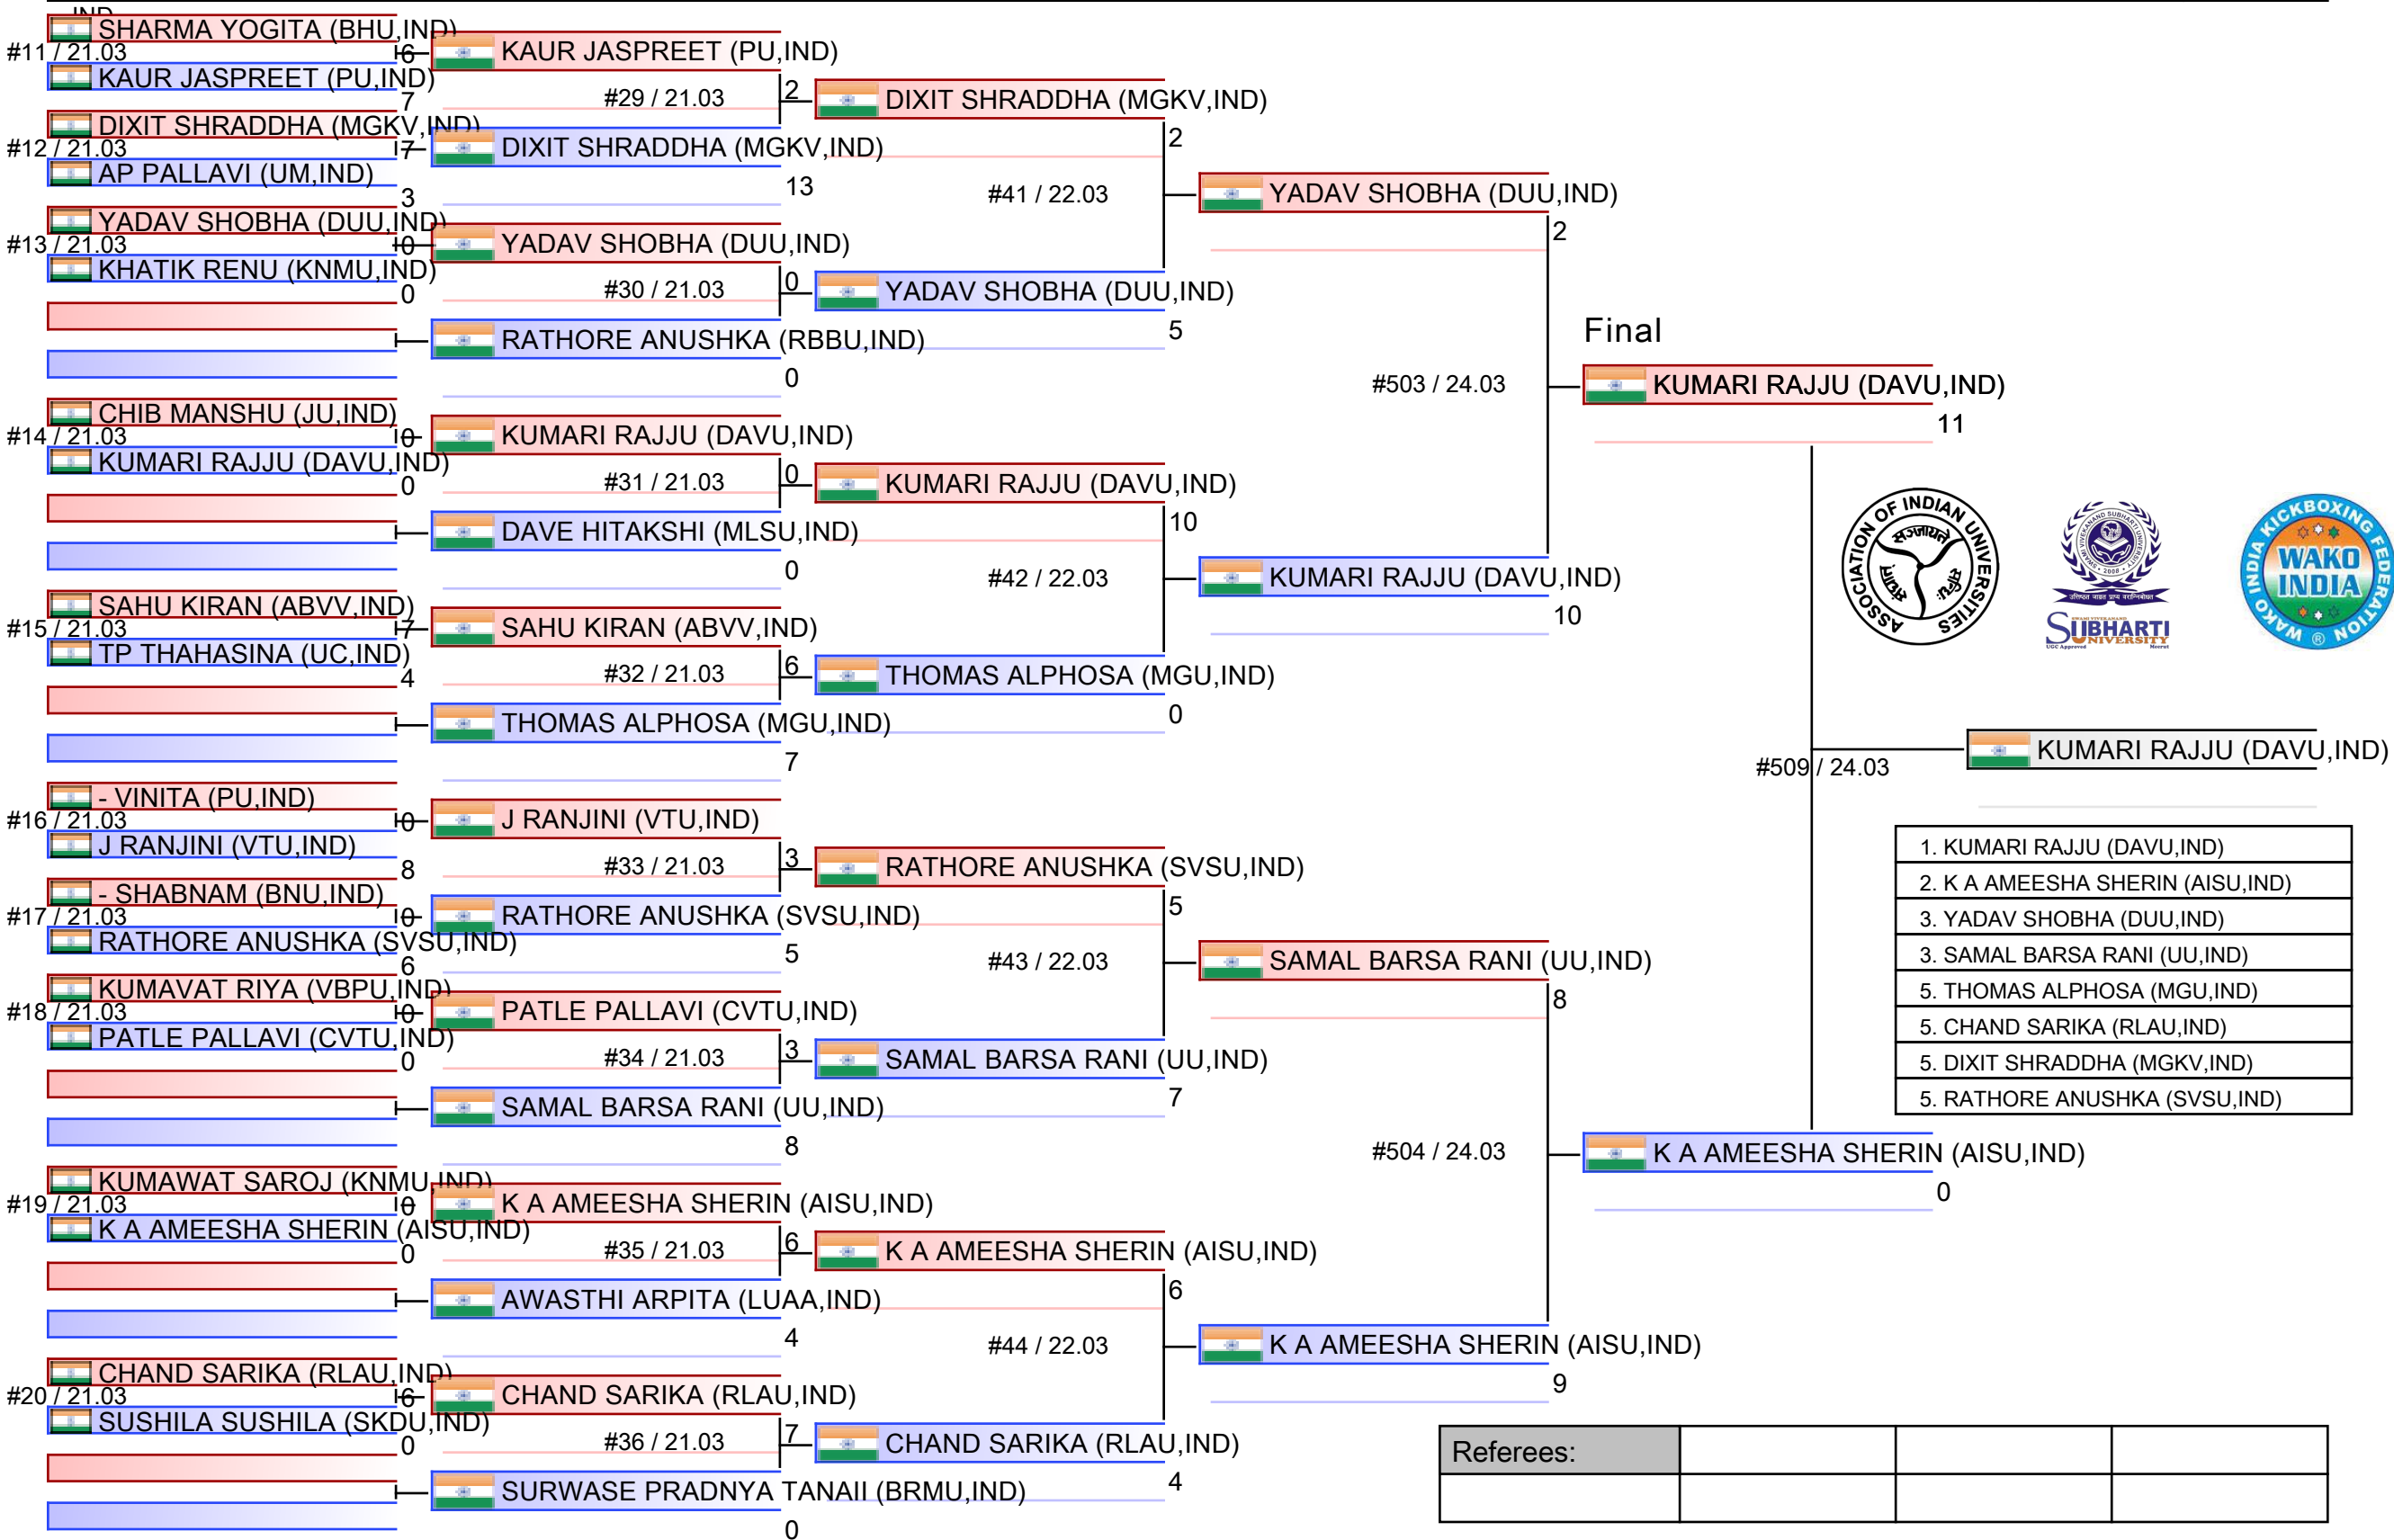

ALL INDIA INTER UNIVERSITY KICKBOXING WOMEN..

INDIA

2025.03.21 - 2025.03.25

SWAMI VIVEKANAND SUBHARTI UNIVERSITY MEERUT UTTAR PRADESH

ENTRY LIST

06 LK 025 S F +70 KG

CODE	Sex	Family Name	Given Name	Club / Team / NOC
IND	Female	HN	PUSHPALATHA	UNIVERSITY OF MYSORE(UM)
IND	Female	JADHAV	DIPALI BABAN	Dr. BABASAHEB AMBEDKAR MARATHWADA UNIVERSITY(BRMU)
IND	Female	KAUR	AMARDEEP	DAV UNIVERSITY(DAVU)
IND	Female	M	ROOPIKA KANNA	AVINASHILINGAM INSTITUTE FOR HOME SCIENCE AND HIGHER EDUCATION FOR WOMEN(AISU)
IND	Female	MONDAL	NISHA	H.N.B. GARHWAL UNIVERSITY(HGU)
IND	Female	MONDAL	NISHA	HEMVATI NANDAN BAHUGUNA UNIVERSITY UTTARAKHAND(HNBU)
IND	Female	NAIDU	RUCHIRA	ATAL BIHARI VAJPAYEE VISHWAVIDHYALAYA(ABVV)
IND	Female	NATHI	SANDHYA RANI	UTKAL UNIVERSITY(UU)
IND	Female	SINGH	KHUSHI	DR. RAMMANOHAR LOHIA AVADH UNIVERSITY(RLAU)
IND	Female	VIKRAM	IPSITA	CHATTAPATI SHAHU JI MAHARAJ UNIVERSITY(CSJM)
IND	Female	VIMLA	VIMLA	SUNRISE UNIVERSITY(SRU)

Entries: 15

Total Entries:199

01 PF 008 S F -50 KG

ALL INDIA INTER UNIVERSITY KICKBOXING WOMEN TOURNAMENT 2024-25, SWAMI VIVEKANAND SUBHARTI UNIVERSITY MEERUT UTTAR PRADESH,

Ring

Pool
1/1

01 PF 009 S F -55 KG

ALL INDIA INTER UNIVERSITY KICKBOXING WOMEN TOURNAMENT 2024-25, SWAMI VIVEKANAND SUBHARTI UNIVERSITY MEERUT UTTAR PRADESH,

Ring

Pool
1/1

Referees:			

01 PF 010 S F -60 KG

ALL INDIA INTER UNIVERSITY KICKBOXING WOMEN TOURNAMENT 2024-25, SWAMI VIVEKANAND SUBHARTI UNIVERSITY MEERUT UTTAR PRADESH,

Ring

Pool
1/1

01 PF 011 S F -70 KG

ALL INDIA INTER UNIVERSITY KICKBOXING WOMEN TOURNAMENT 2024-25, SWAMI VIVEKANAND SUBHARTI UNIVERSITY MEERUT UTTAR PRADESH,

Ring

Pool
1/1

Final

- | |
|--------------------------------|
| 1. RAI PRITI (RLAU,IND) |
| 2. BIDANI FALAK (BFUHS,IND) |
| 3. JAMWAL KHUSHI (JU,IND) |
| 3. CHAUHAN PRIYANKA (VBPU,IND) |
| 5. SAHU HARSHIKA (ABVV,IND) |
| 5. V RITHIKKA (AISU,IND) |
| 5. DEVI KIRNA (PU,IND) |
| 5. S JANANI (BUC,IND) |