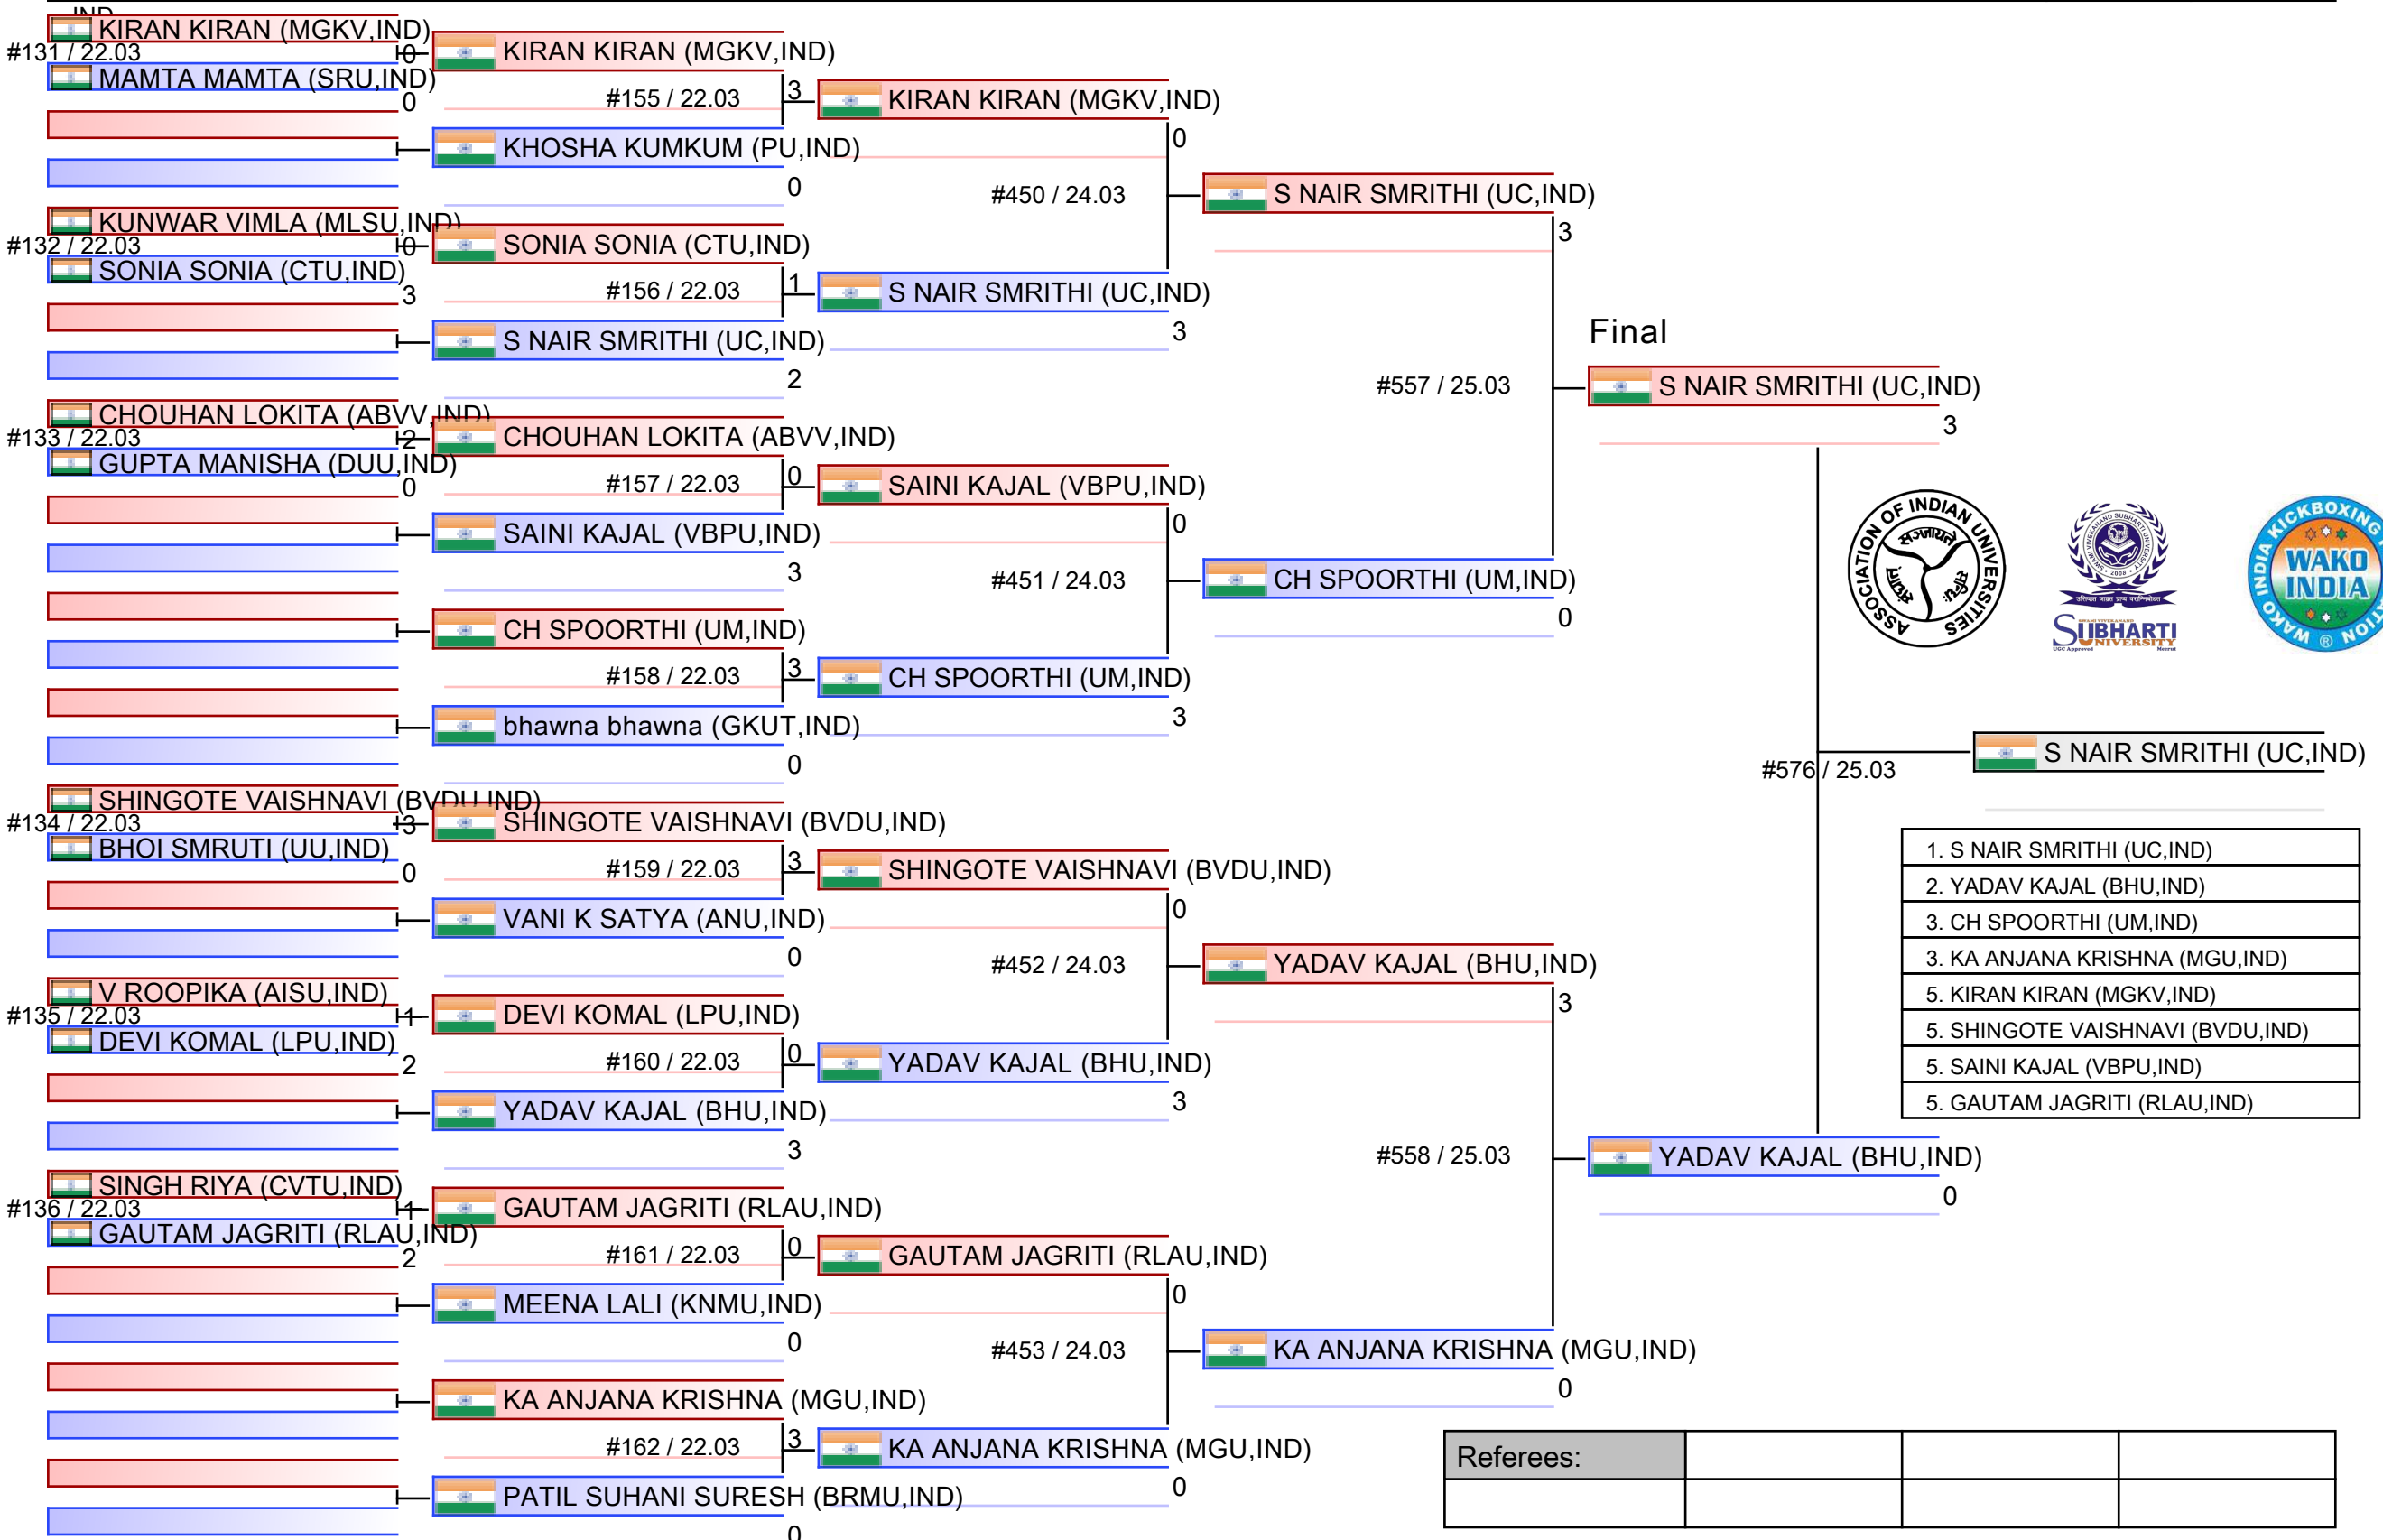

06 LK 021 S F -48 KG

ALL INDIA INTER UNIVERSITY KICKBOXING WOMEN TOURNAMENT 2024-25, SWAMI VIVEKANAND SUBHARTI UNIVERSITY MEERUT UTTAR PRADESH,

Ring

Pool
1/1

1. S NAIR SMRITHI (UC,IND)
2. YADAV KAJAL (BHU,IND)
3. CH SPOORTHI (UM,IND)
3. KA ANJANA KRISHNA (MGU,IND)
5. KIRAN KIRAN (MGKV,IND)
5. SHINGOTE VAISHNAVI (BVDU,IND)
5. SAINI KAJAL (VBPU,IND)
5. GAUTAM JAGRITI (RLAU,IND)

Referees: