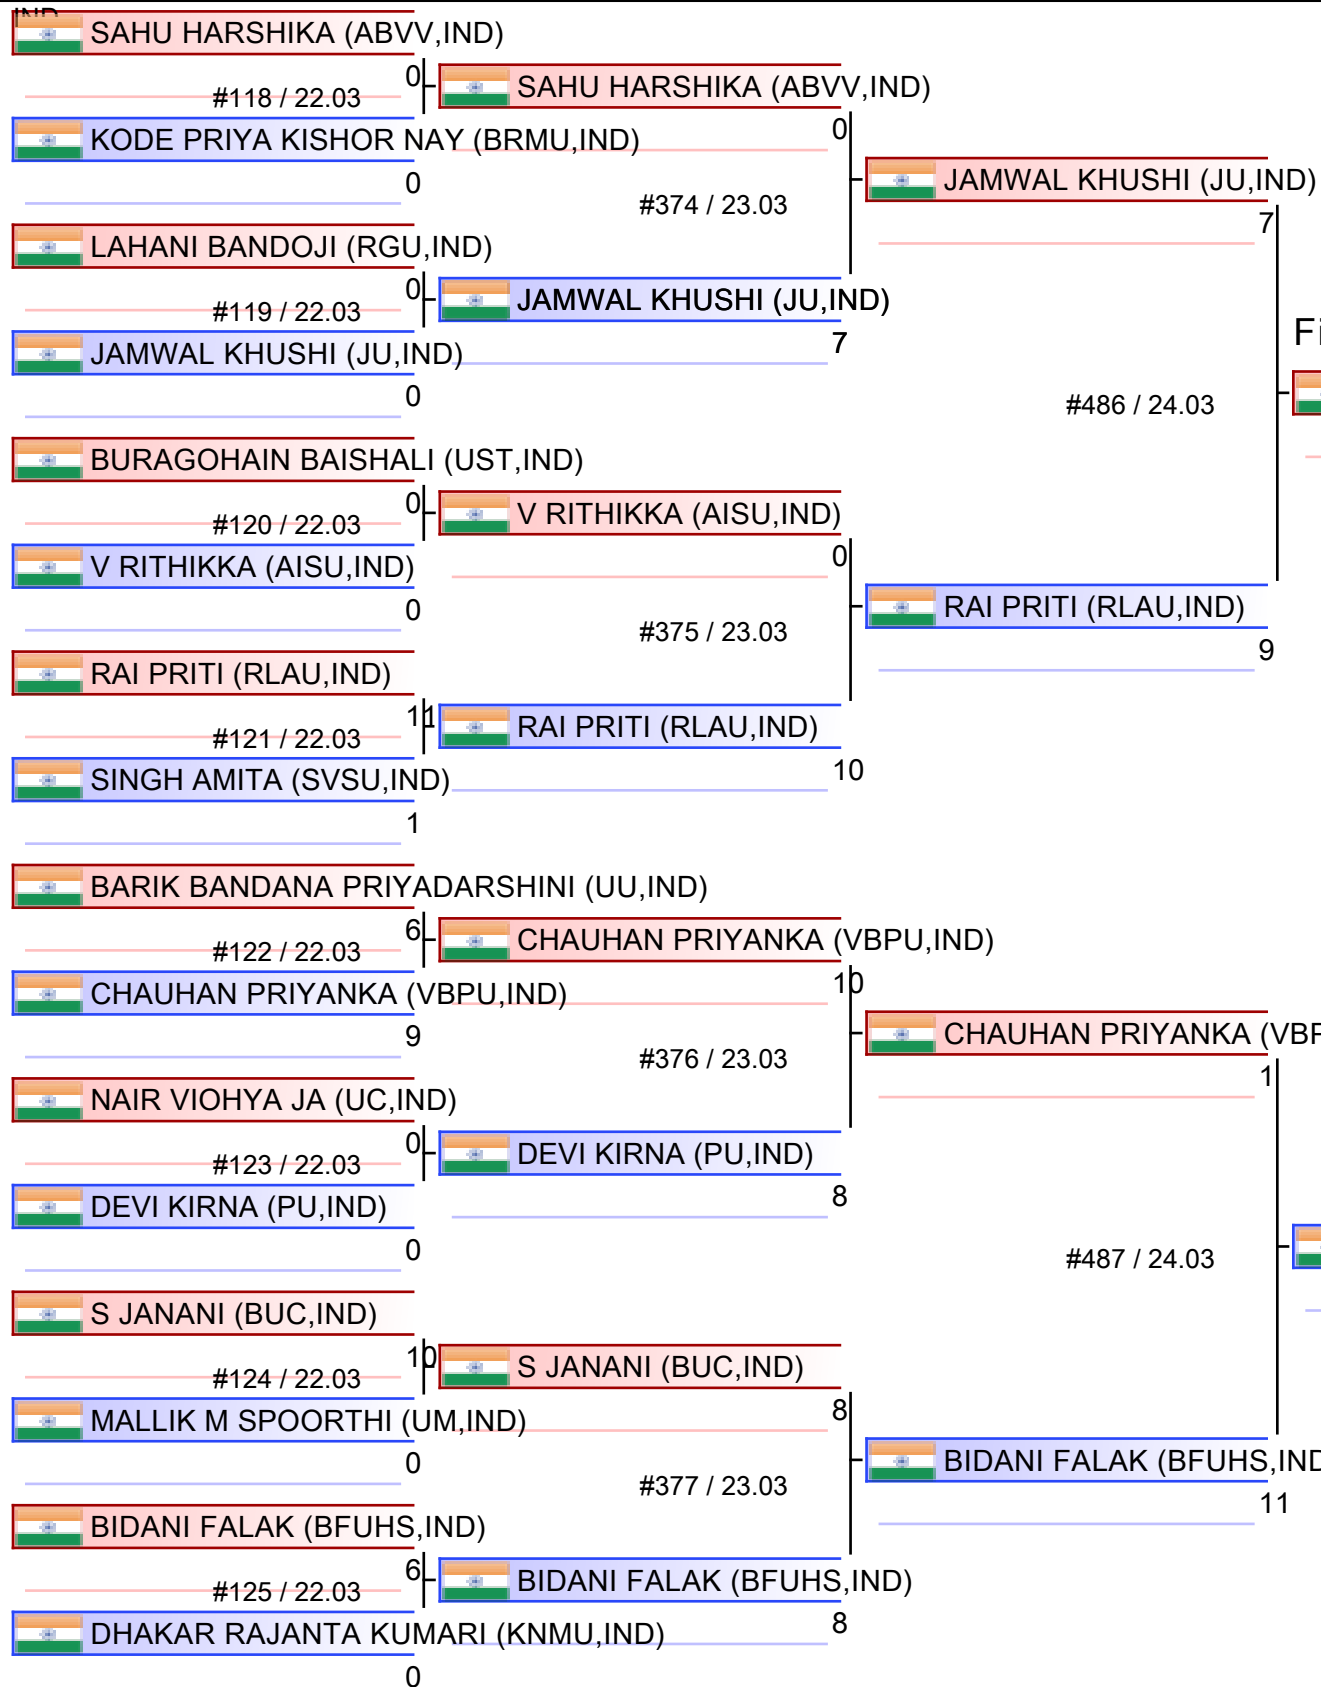

Entries: 15

Total Entries:199

01 PF 008 S F -50 KG

ALL INDIA INTER UNIVERSITY KICKBOXING WOMEN TOURNAMENT 2024-25, SWAMI VIVEKANAND SUBHARTI UNIVERSITY MEERUT UTTAR PRADESH,

Ring

Pool
1/1

01 PF 009 S F -55 KG

ALL INDIA INTER UNIVERSITY KICKBOXING WOMEN TOURNAMENT 2024-25, SWAMI VIVEKANAND SUBHARTI UNIVERSITY MEERUT UTTAR PRADESH,

Ring

Pool
1/1

Referees:			

01 PF 010 S F -60 KG

ALL INDIA INTER UNIVERSITY KICKBOXING WOMEN TOURNAMENT 2024-25, SWAMI VIVEKANAND SUBHARTI UNIVERSITY MEERUT UTTAR PRADESH,

Ring

Pool
1/1

01 PF 011 S F -70 KG

ALL INDIA INTER UNIVERSITY KICKBOXING WOMEN TOURNAMENT 2024-25, SWAMI VIVEKANAND SUBHARTI UNIVERSITY MEERUT UTTAR PRADESH,

Ring

Pool
1/1

Final

- | |
|--------------------------------|
| 1. RAI PRITI (RLAU,IND) |
| 2. BIDANI FALAK (BFUHS,IND) |
| 3. JAMWAL KHUSHI (JU,IND) |
| 3. CHAUHAN PRIYANKA (VBPU,IND) |
| 5. SAHU HARSHIKA (ABVV,IND) |
| 5. V RITHIKKA (AISU,IND) |
| 5. DEVI KIRNA (PU,IND) |
| 5. S JANANI (BUC,IND) |