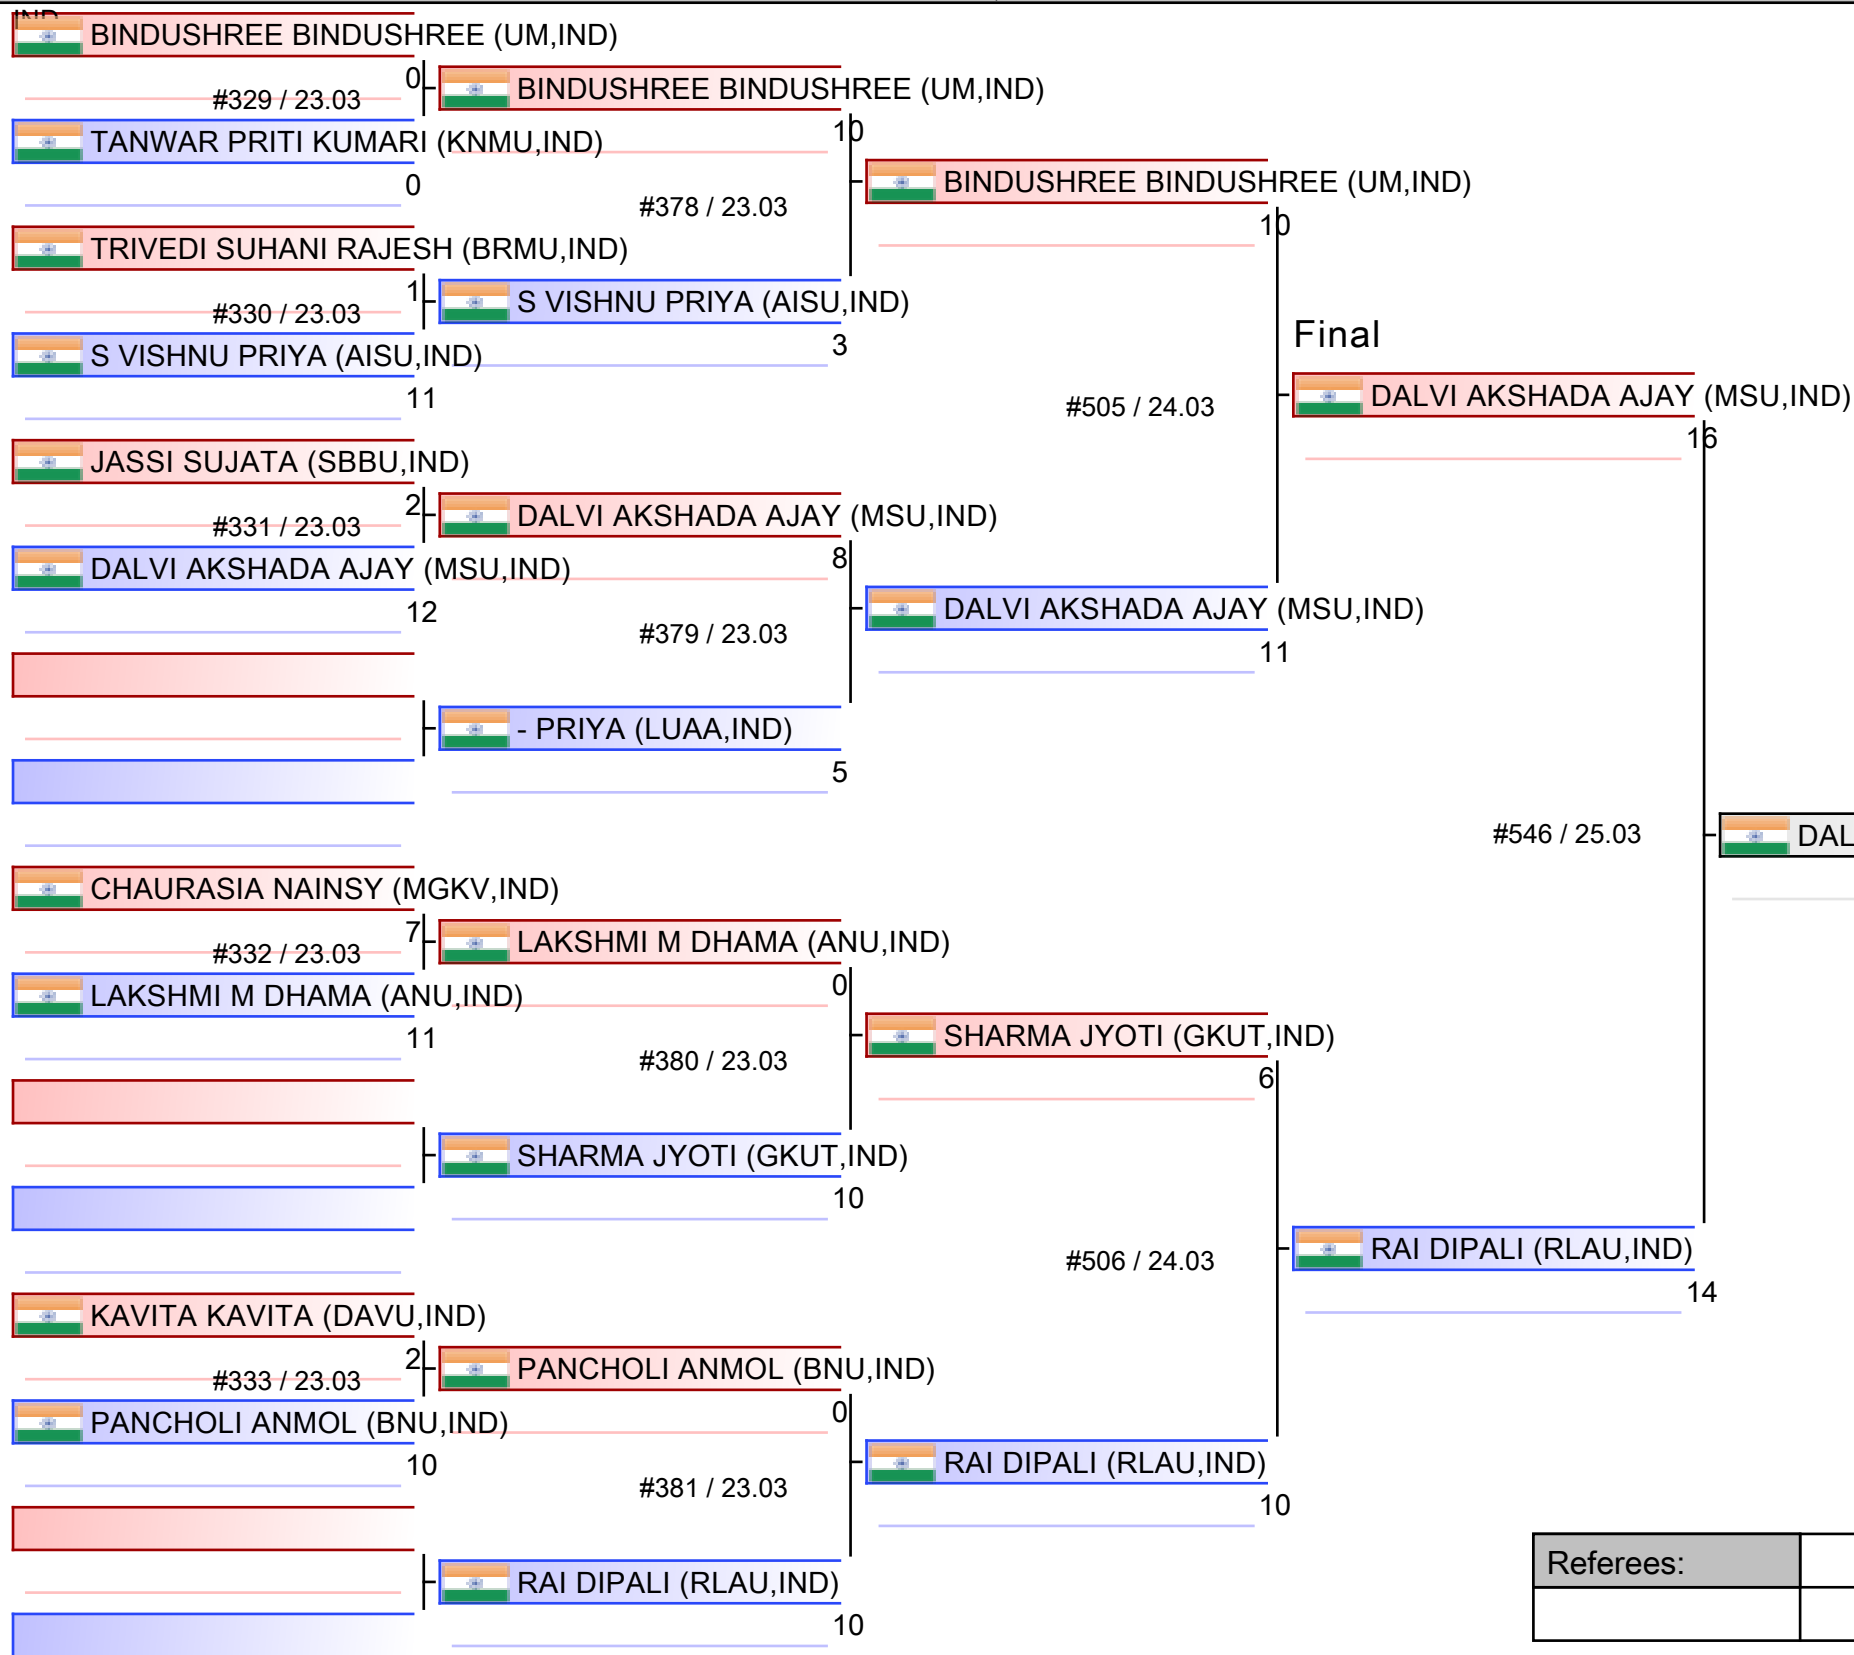

1. DALVI AKSHADA AJAY (MSU,IND)
2. RAI DIPALI (RLAU,IND)
3. BINDUSHREE BINDUSHREE (UM,IND)
3. SHARMA JYOTI (GKUT,IND)
5. - PRIYA (LUAA,IND)
5. PANCHOLI ANMOL (BNU,IND)
5. S VISHNU PRIYA (AISU,IND)
5. LAKSHMI M DHAMA (ANU,IND)

Referees: