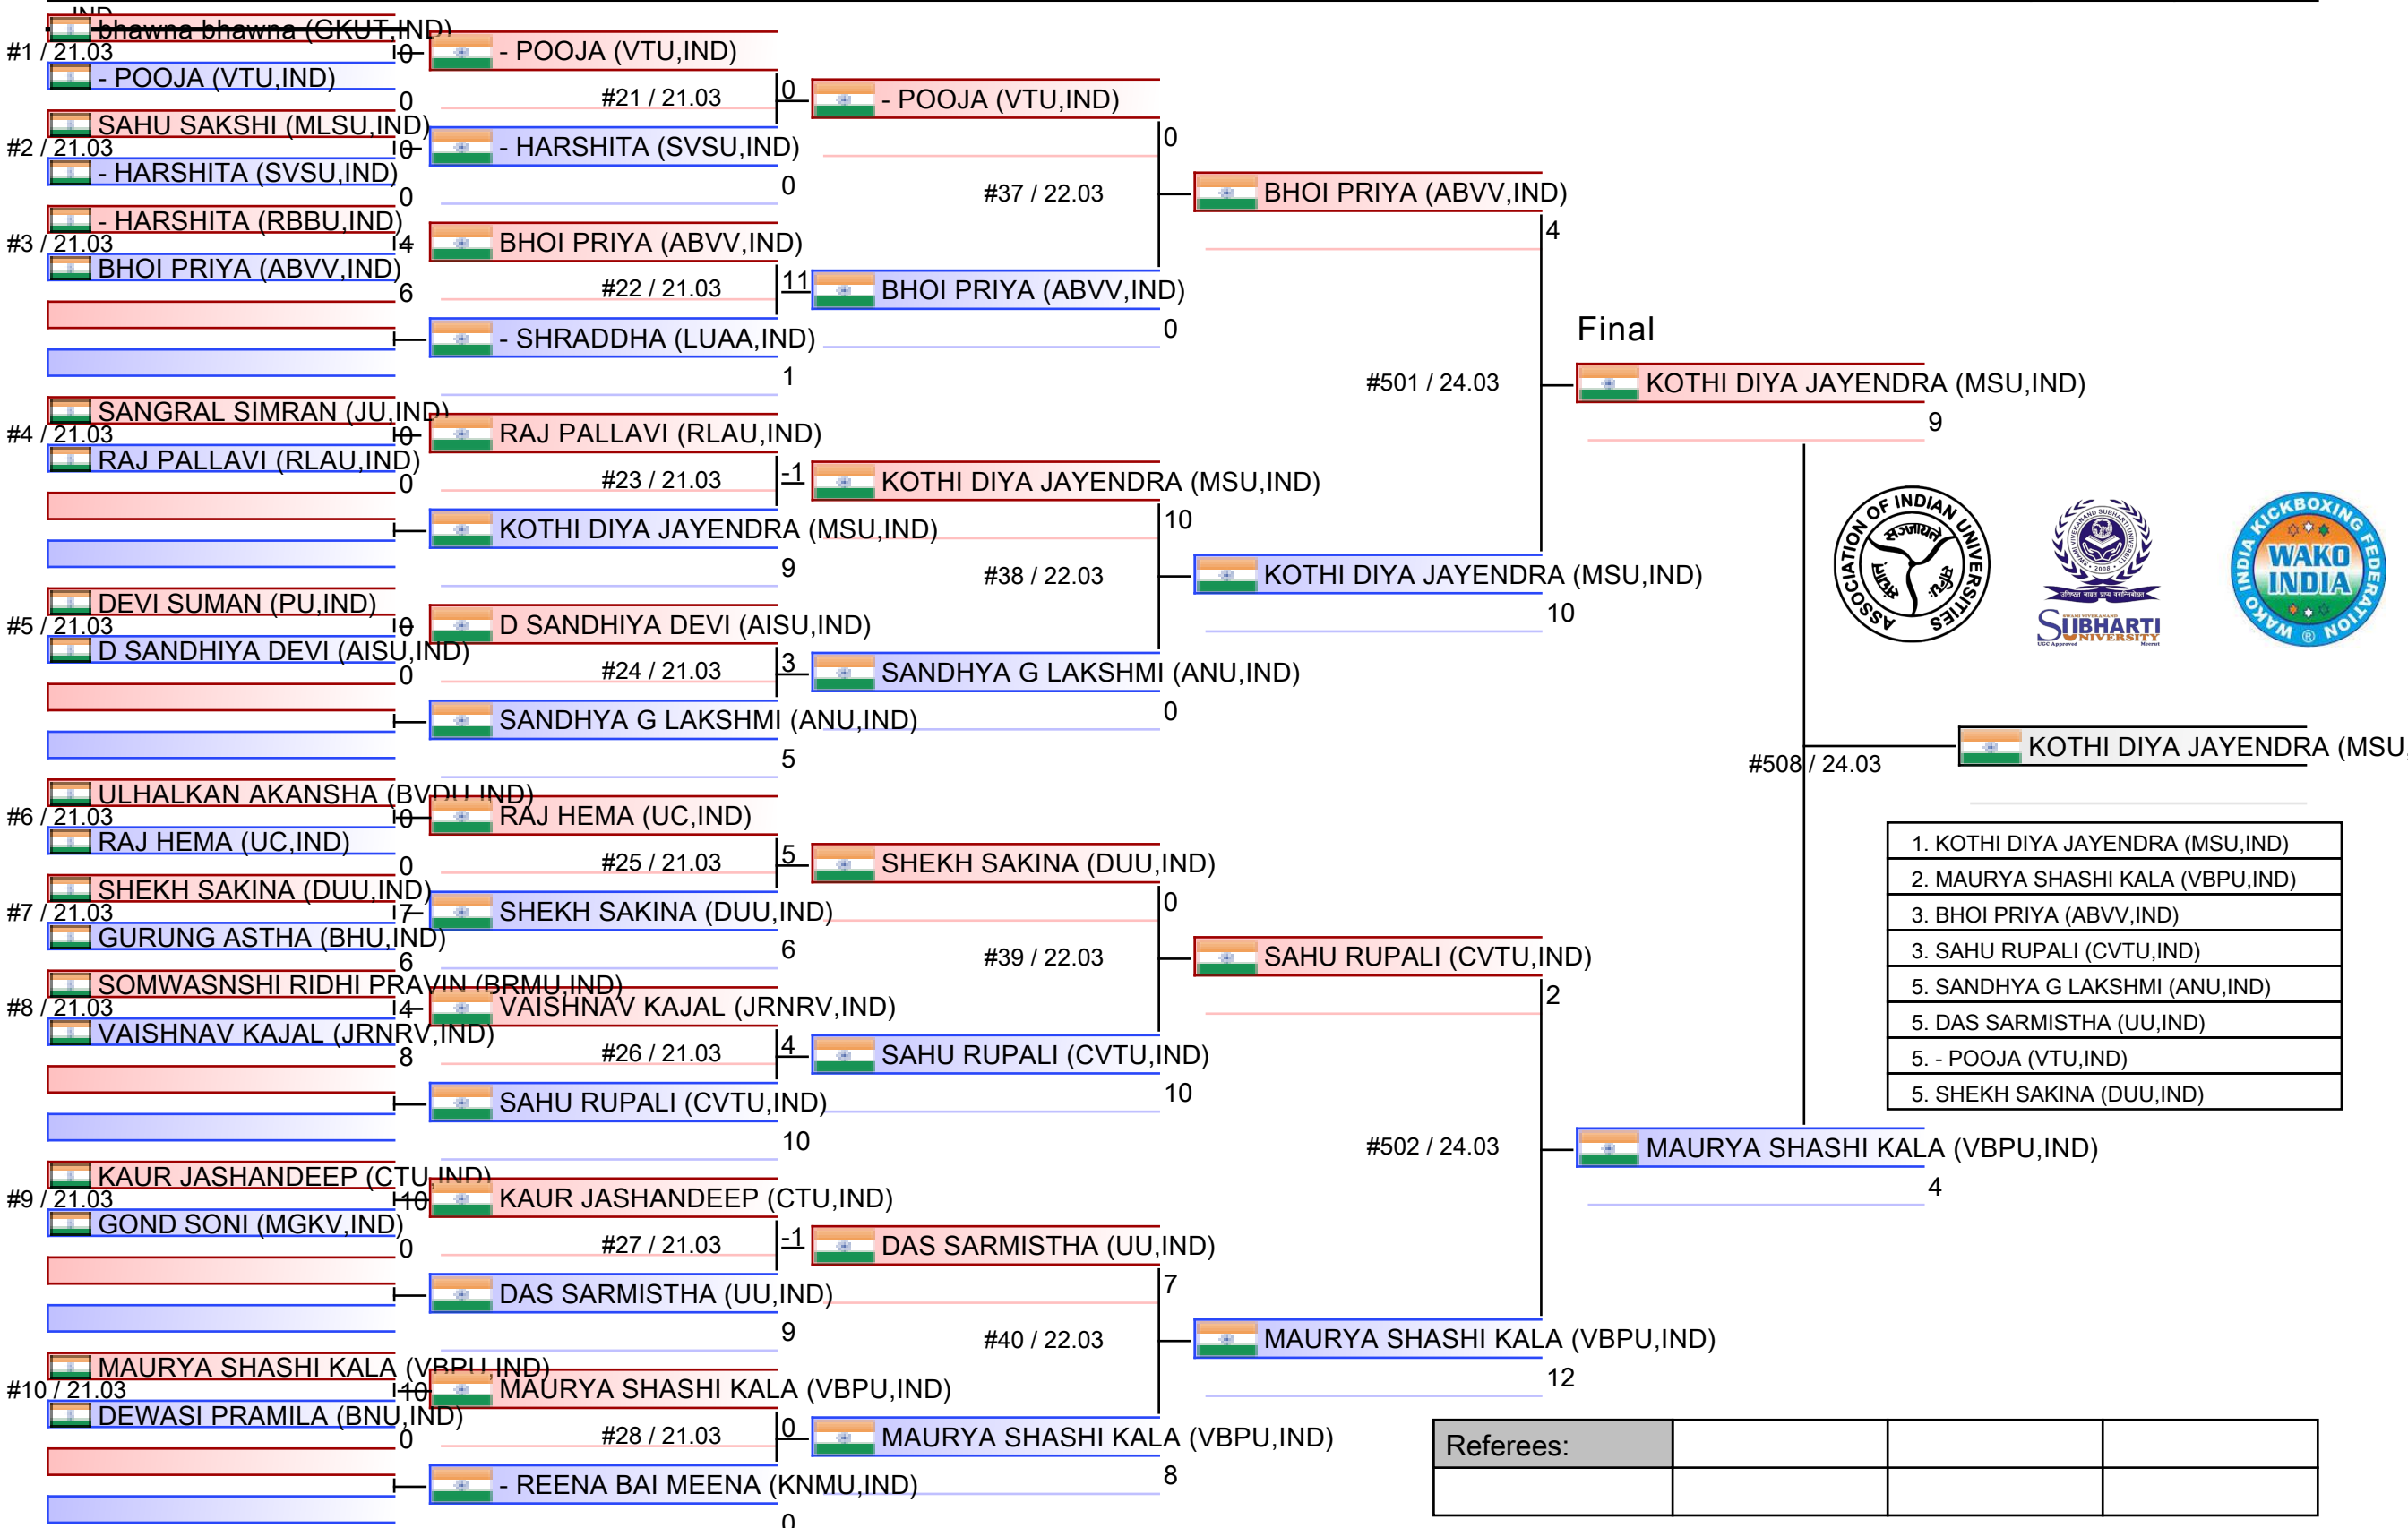

ALL INDIA INTER UNIVERSITY KICKBOXING WOMEN..

INDIA

2025.03.21 - 2025.03.25

SWAMI VIVEKANAND SUBHARTI UNIVERSITY MEERUT UTTAR PRADESH

ENTRY LIST

06 LK 025 S F +70 KG

CODE	Sex	Family Name	Given Name	Club / Team / NOC
IND	Female	HN	PUSHPALATHA	UNIVERSITY OF MYSORE(UM)
IND	Female	JADHAV	DIPALI BABAN	Dr. BABASAHEB AMBEDKAR MARATHWADA UNIVERSITY(BRMU)
IND	Female	KAUR	AMARDEEP	DAV UNIVERSITY(DAVU)
IND	Female	M	ROOPIKA KANNA	AVINASHILINGAM INSTITUTE FOR HOME SCIENCE AND HIGHER EDUCATION FOR WOMEN(AISU)
IND	Female	MONDAL	NISHA	H.N.B. GARHWAL UNIVERSITY(HGU)
IND	Female	MONDAL	NISHA	HEMVATI NANDAN BAHUGUNA UNIVERSITY UTTARAKHAND(HNBU)
IND	Female	NAIDU	RUCHIRA	ATAL BIHARI VAJPAYEE VISHWAVIDHYALAYA(ABVV)
IND	Female	NATHI	SANDHYA RANI	UTKAL UNIVERSITY(UU)
IND	Female	SINGH	KHUSHI	DR. RAMMANOHAR LOHIA AVADH UNIVERSITY(RLAU)
IND	Female	VIKRAM	IPSITA	CHATTAPATI SHAHU JI MAHARAJ UNIVERSITY(CSJM)
IND	Female	VIMLA	VIMLA	SUNRISE UNIVERSITY(SRU)

Entries: 15

Total Entries:199

01 PF 008 S F -50 KG

ALL INDIA INTER UNIVERSITY KICKBOXING WOMEN TOURNAMENT 2024-25, SWAMI VIVEKANAND SUBHARTI UNIVERSITY MEERUT UTTAR PRADESH,

Ring

Pool
1/1

01 PF 009 S F -55 KG

ALL INDIA INTER UNIVERSITY KICKBOXING WOMEN TOURNAMENT 2024-25, SWAMI VIVEKANAND SUBHARTI UNIVERSITY MEERUT UTTAR PRADESH,

Ring

Pool
1/1

Referees:			

01 PF 010 S F -60 KG

ALL INDIA INTER UNIVERSITY KICKBOXING WOMEN TOURNAMENT 2024-25, SWAMI VIVEKANAND SUBHARTI UNIVERSITY MEERUT UTTAR PRADESH,

Ring

Pool
1/1

01 PF 011 S F -70 KG

ALL INDIA INTER UNIVERSITY KICKBOXING WOMEN TOURNAMENT 2024-25, SWAMI VIVEKANAND SUBHARTI UNIVERSITY MEERUT UTTAR PRADESH,

Ring

Pool
1/1

Final

- | |
|--------------------------------|
| 1. RAI PRITI (RLAU,IND) |
| 2. BIDANI FALAK (BFUHS,IND) |
| 3. JAMWAL KHUSHI (JU,IND) |
| 3. CHAUHAN PRIYANKA (VBPU,IND) |
| 5. SAHU HARSHIKA (ABVV,IND) |
| 5. V RITHIKKA (AISU,IND) |
| 5. DEVI KIRNA (PU,IND) |
| 5. S JANANI (BUC,IND) |