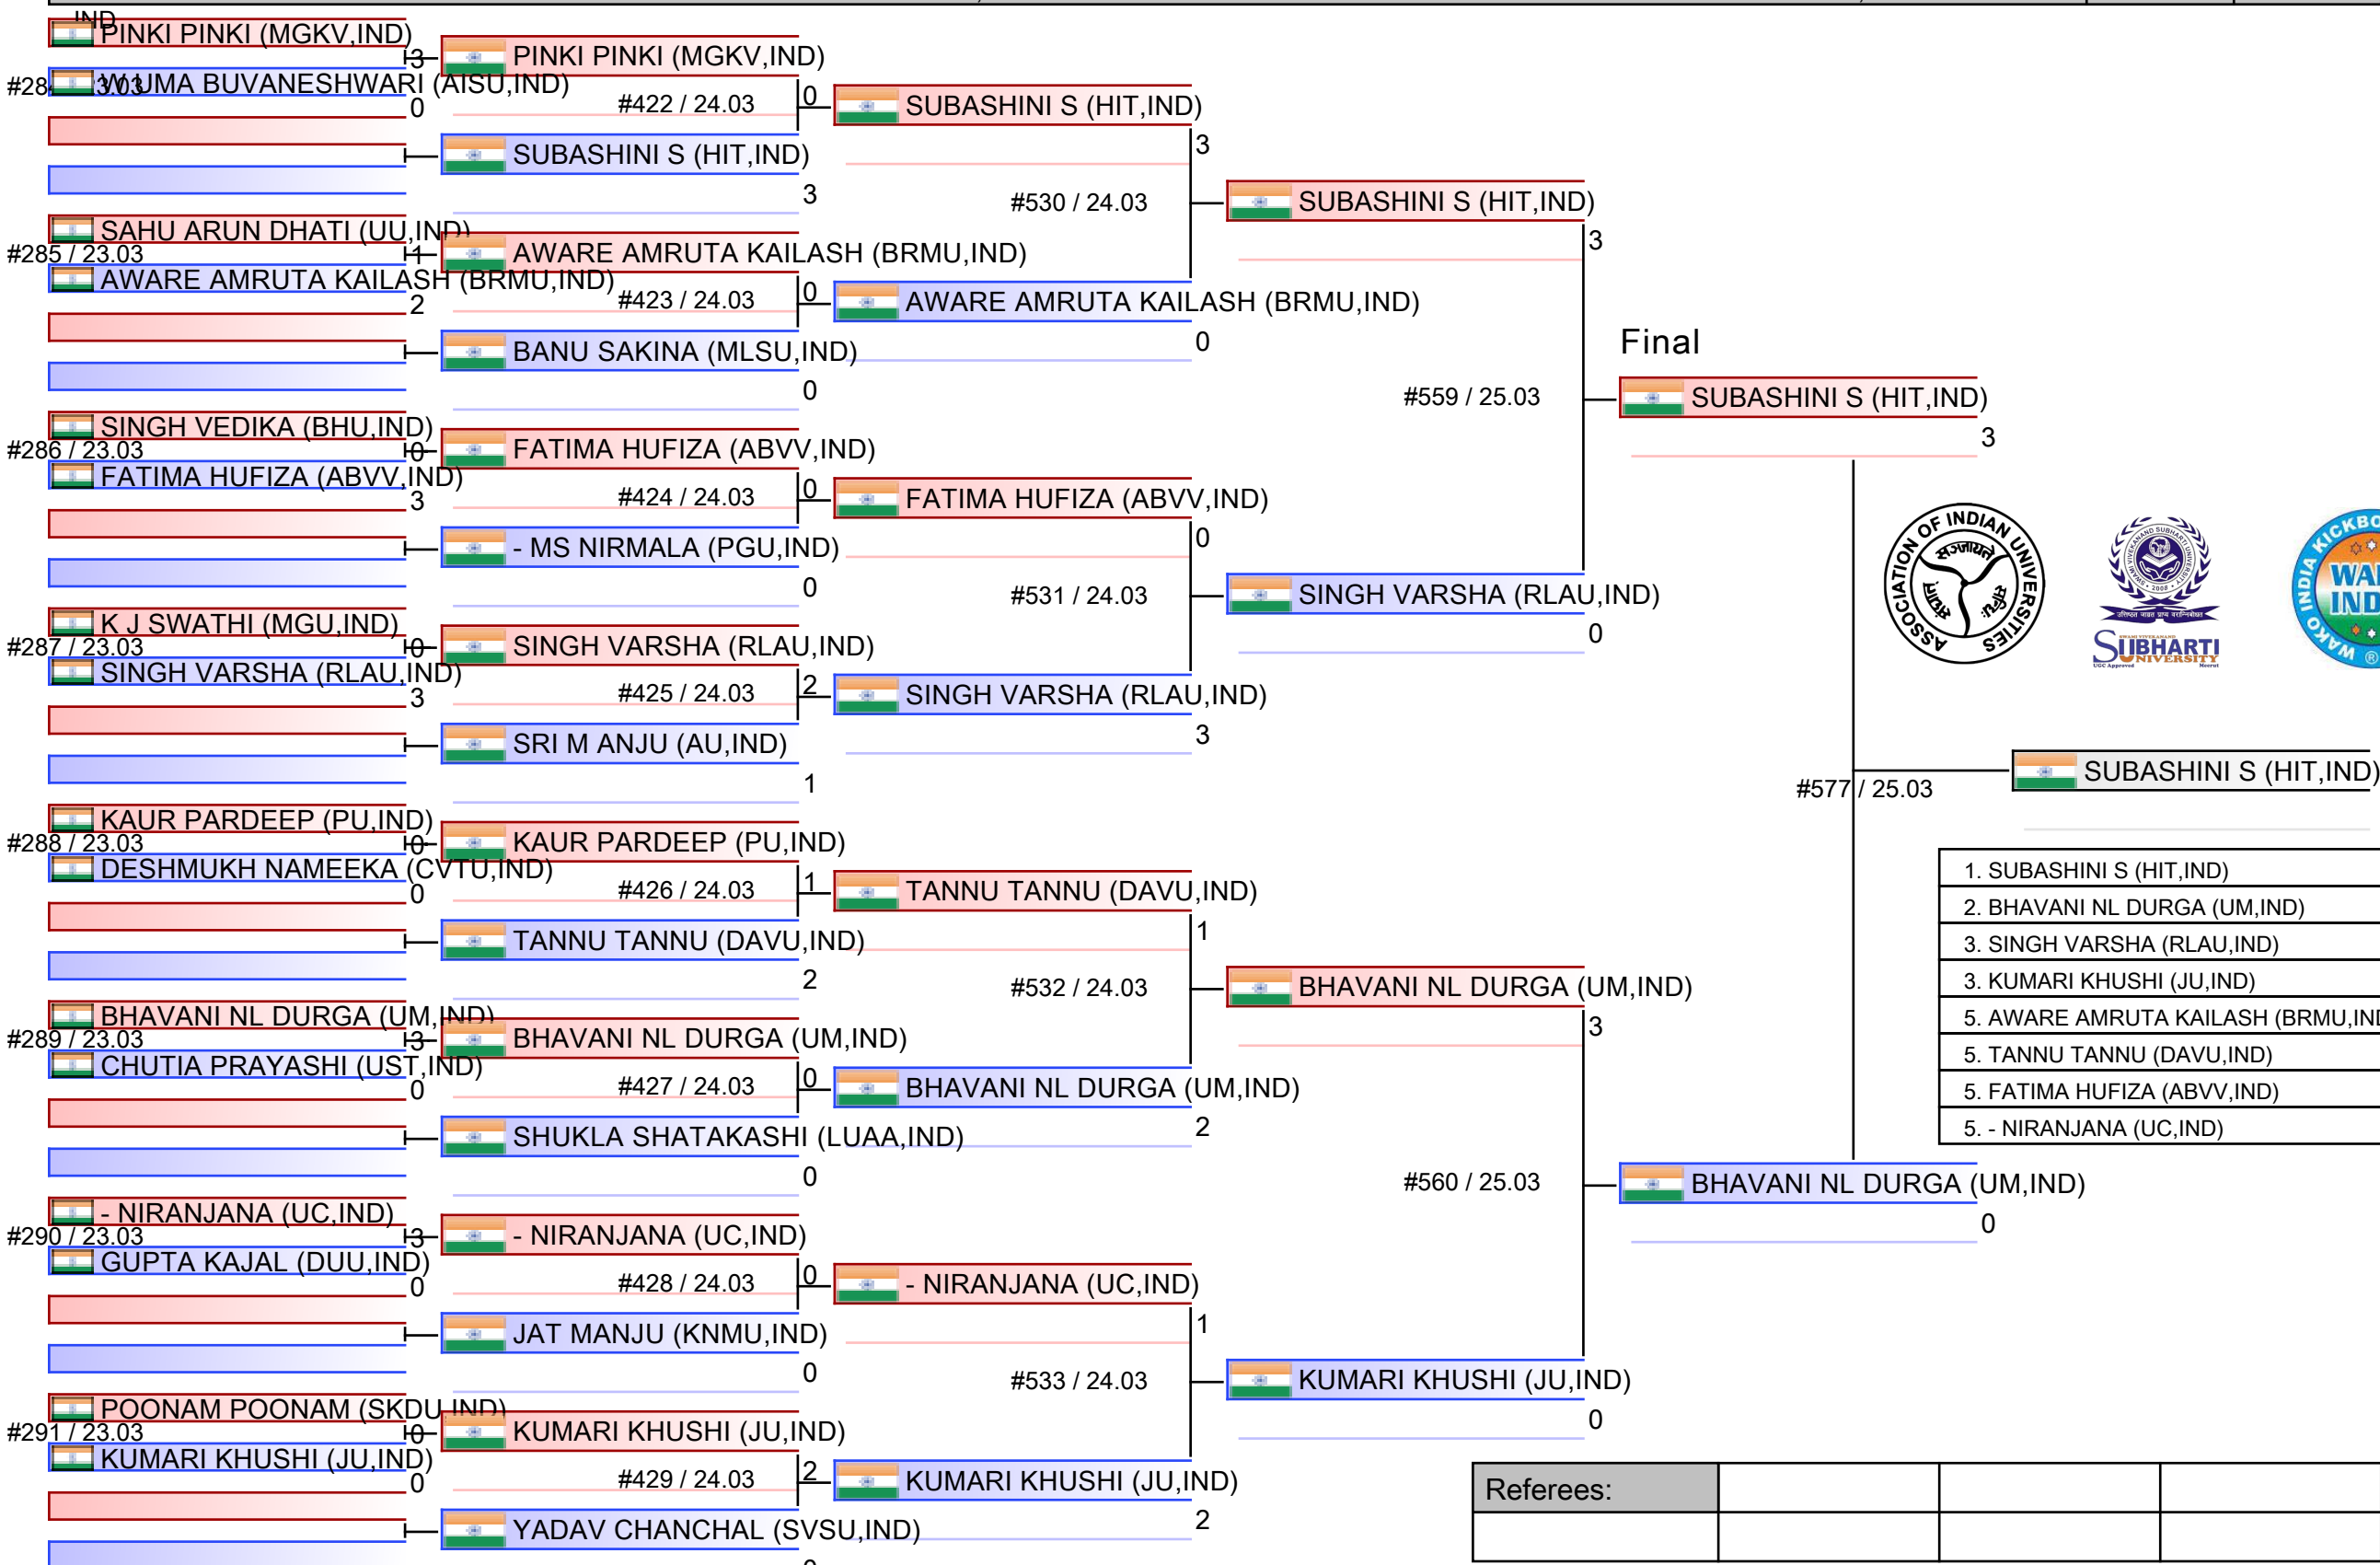

06 LK 022 S F -56 KG

ALL INDIA INTER UNIVERSITY KICKBOXING WOMEN TOURNAMENT 2024-25, SWAMI VIVEKANAND SUBHARTI UNIVERSITY MEERUT UTTAR PRADESH,

Ring

Pool
1/1

Referees: