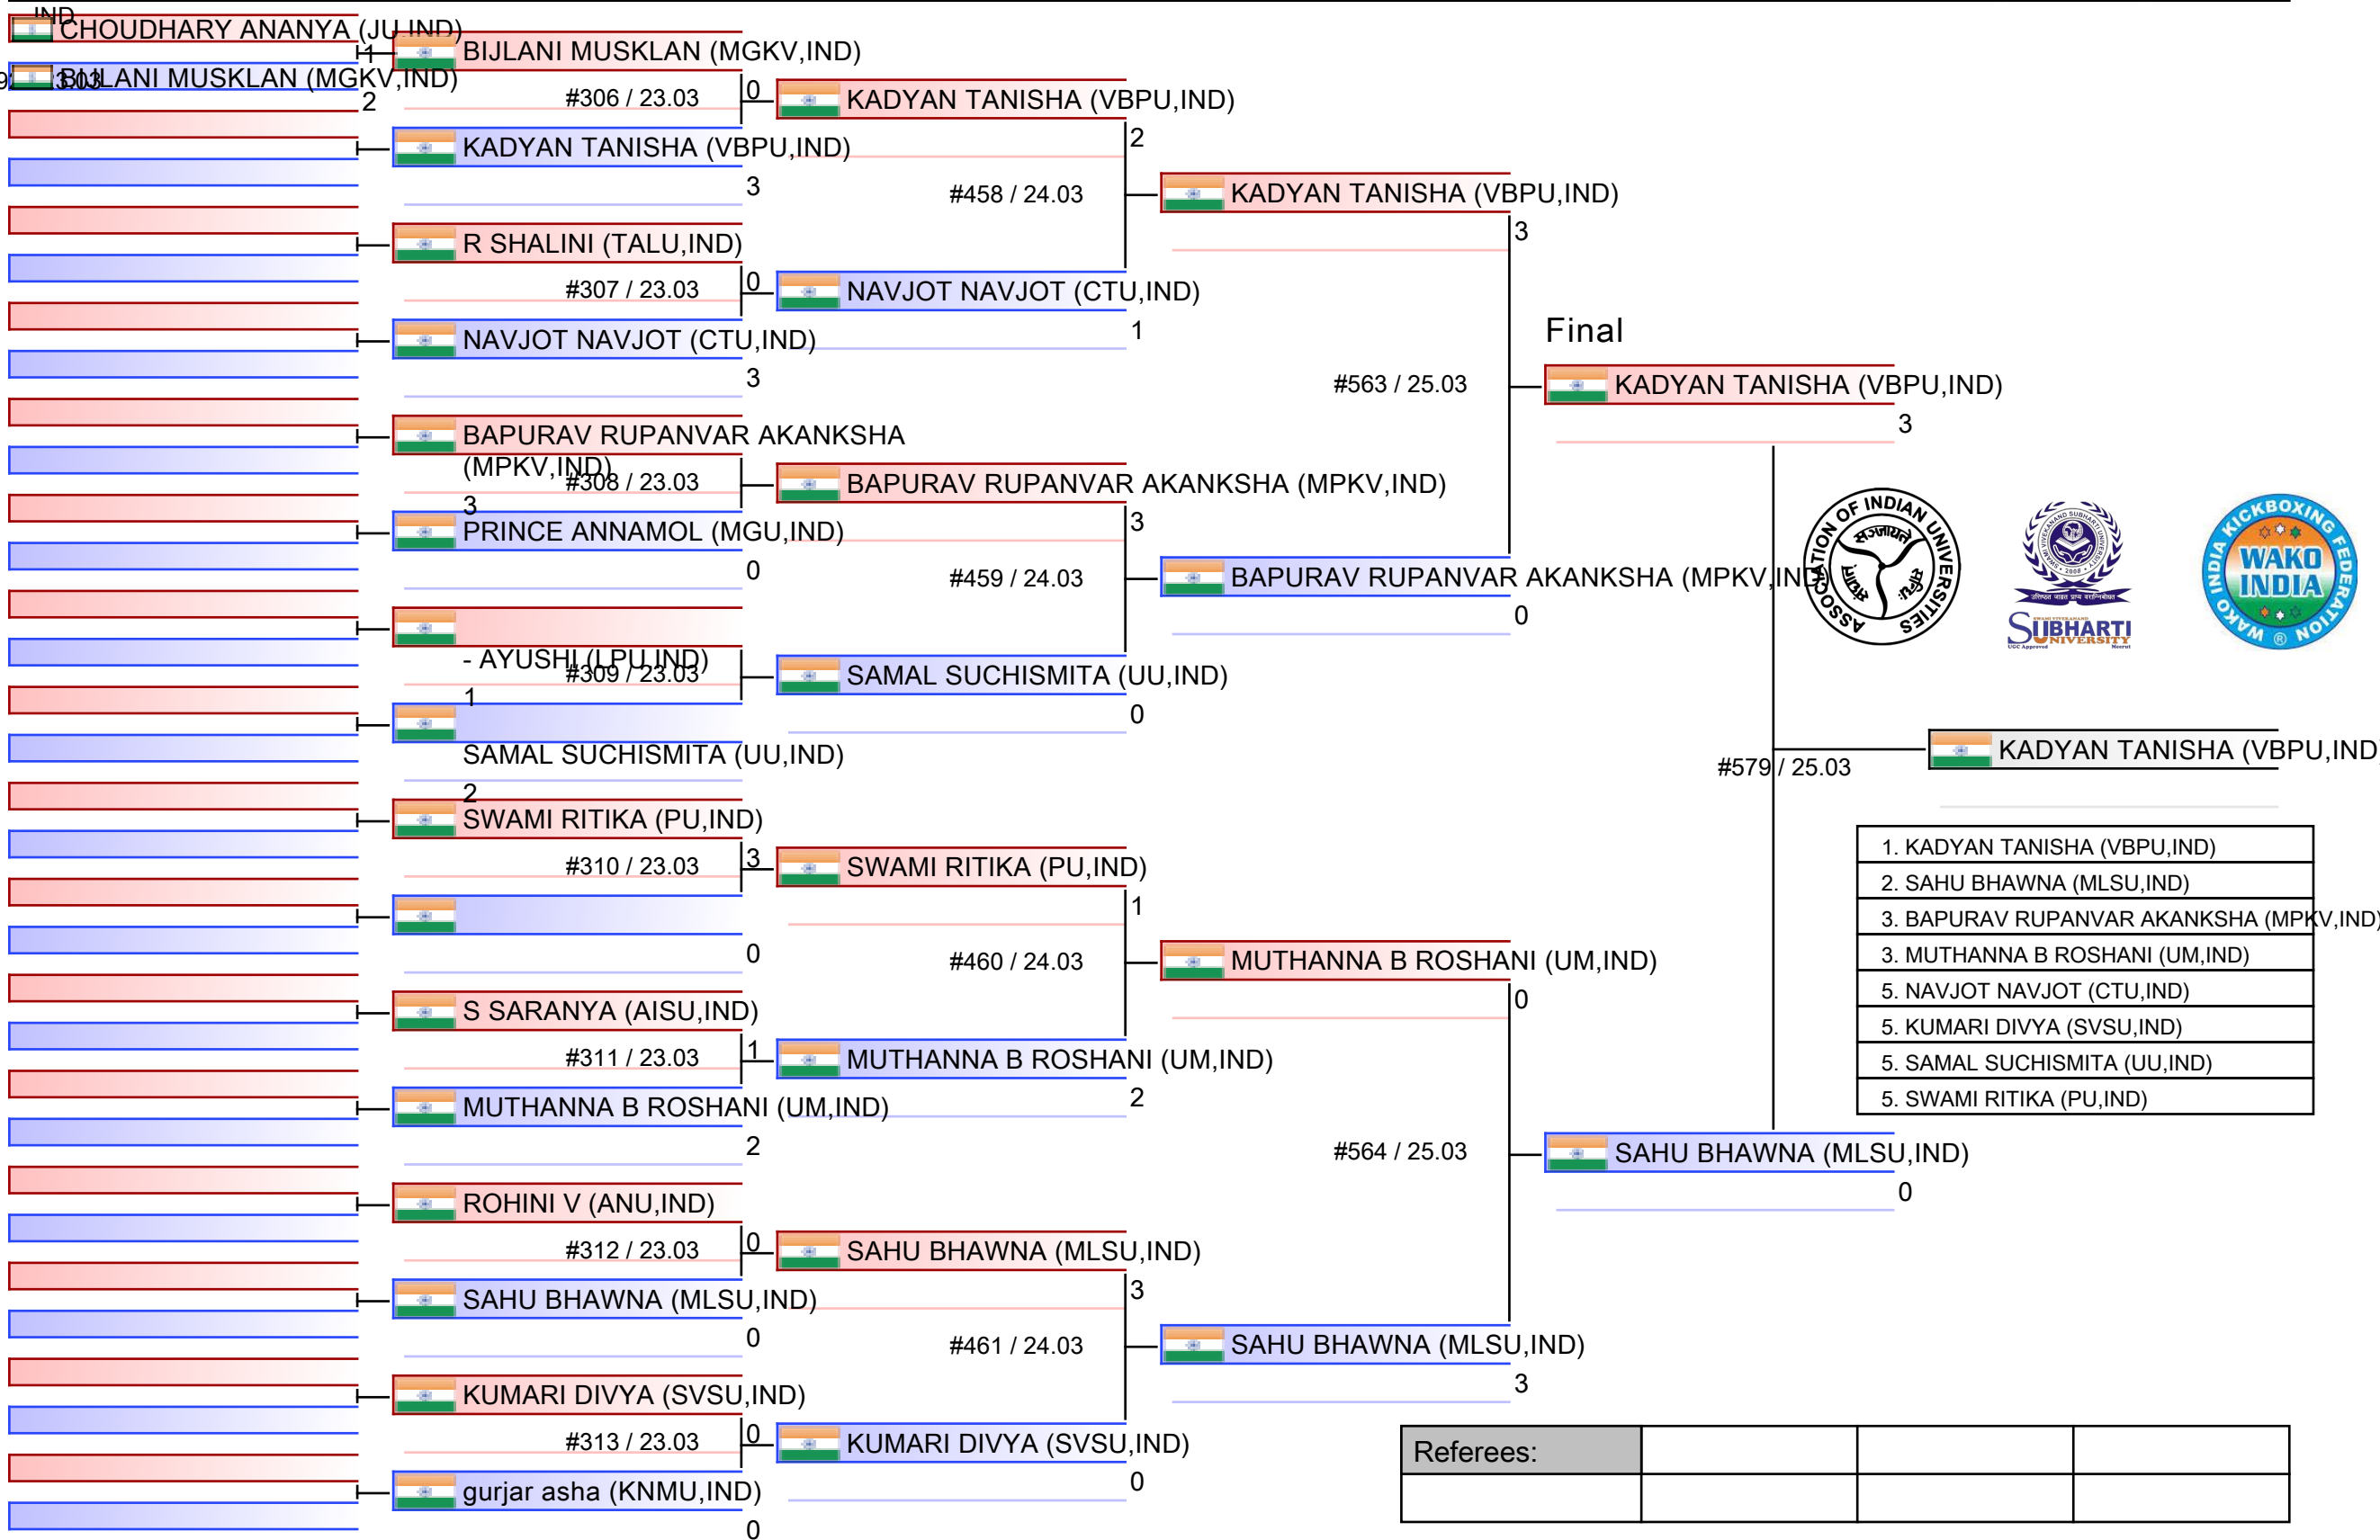

Ring

Pool
1/1

06 LK 024 S F -70 KG

ALL INDIA INTER UNIVERSITY KICKBOXING WOMEN TOURNAMENT 2024-25, SWAMI VIVEKANAND SUBHARTI UNIVERSITY MEERUT UTTAR PRADESH,

Ring

Pool
1/1

ALL INDIA INTER UNIVERSITY KICKBOXING
M&W TOURNAMENT 2024-25 - 2025-03-21