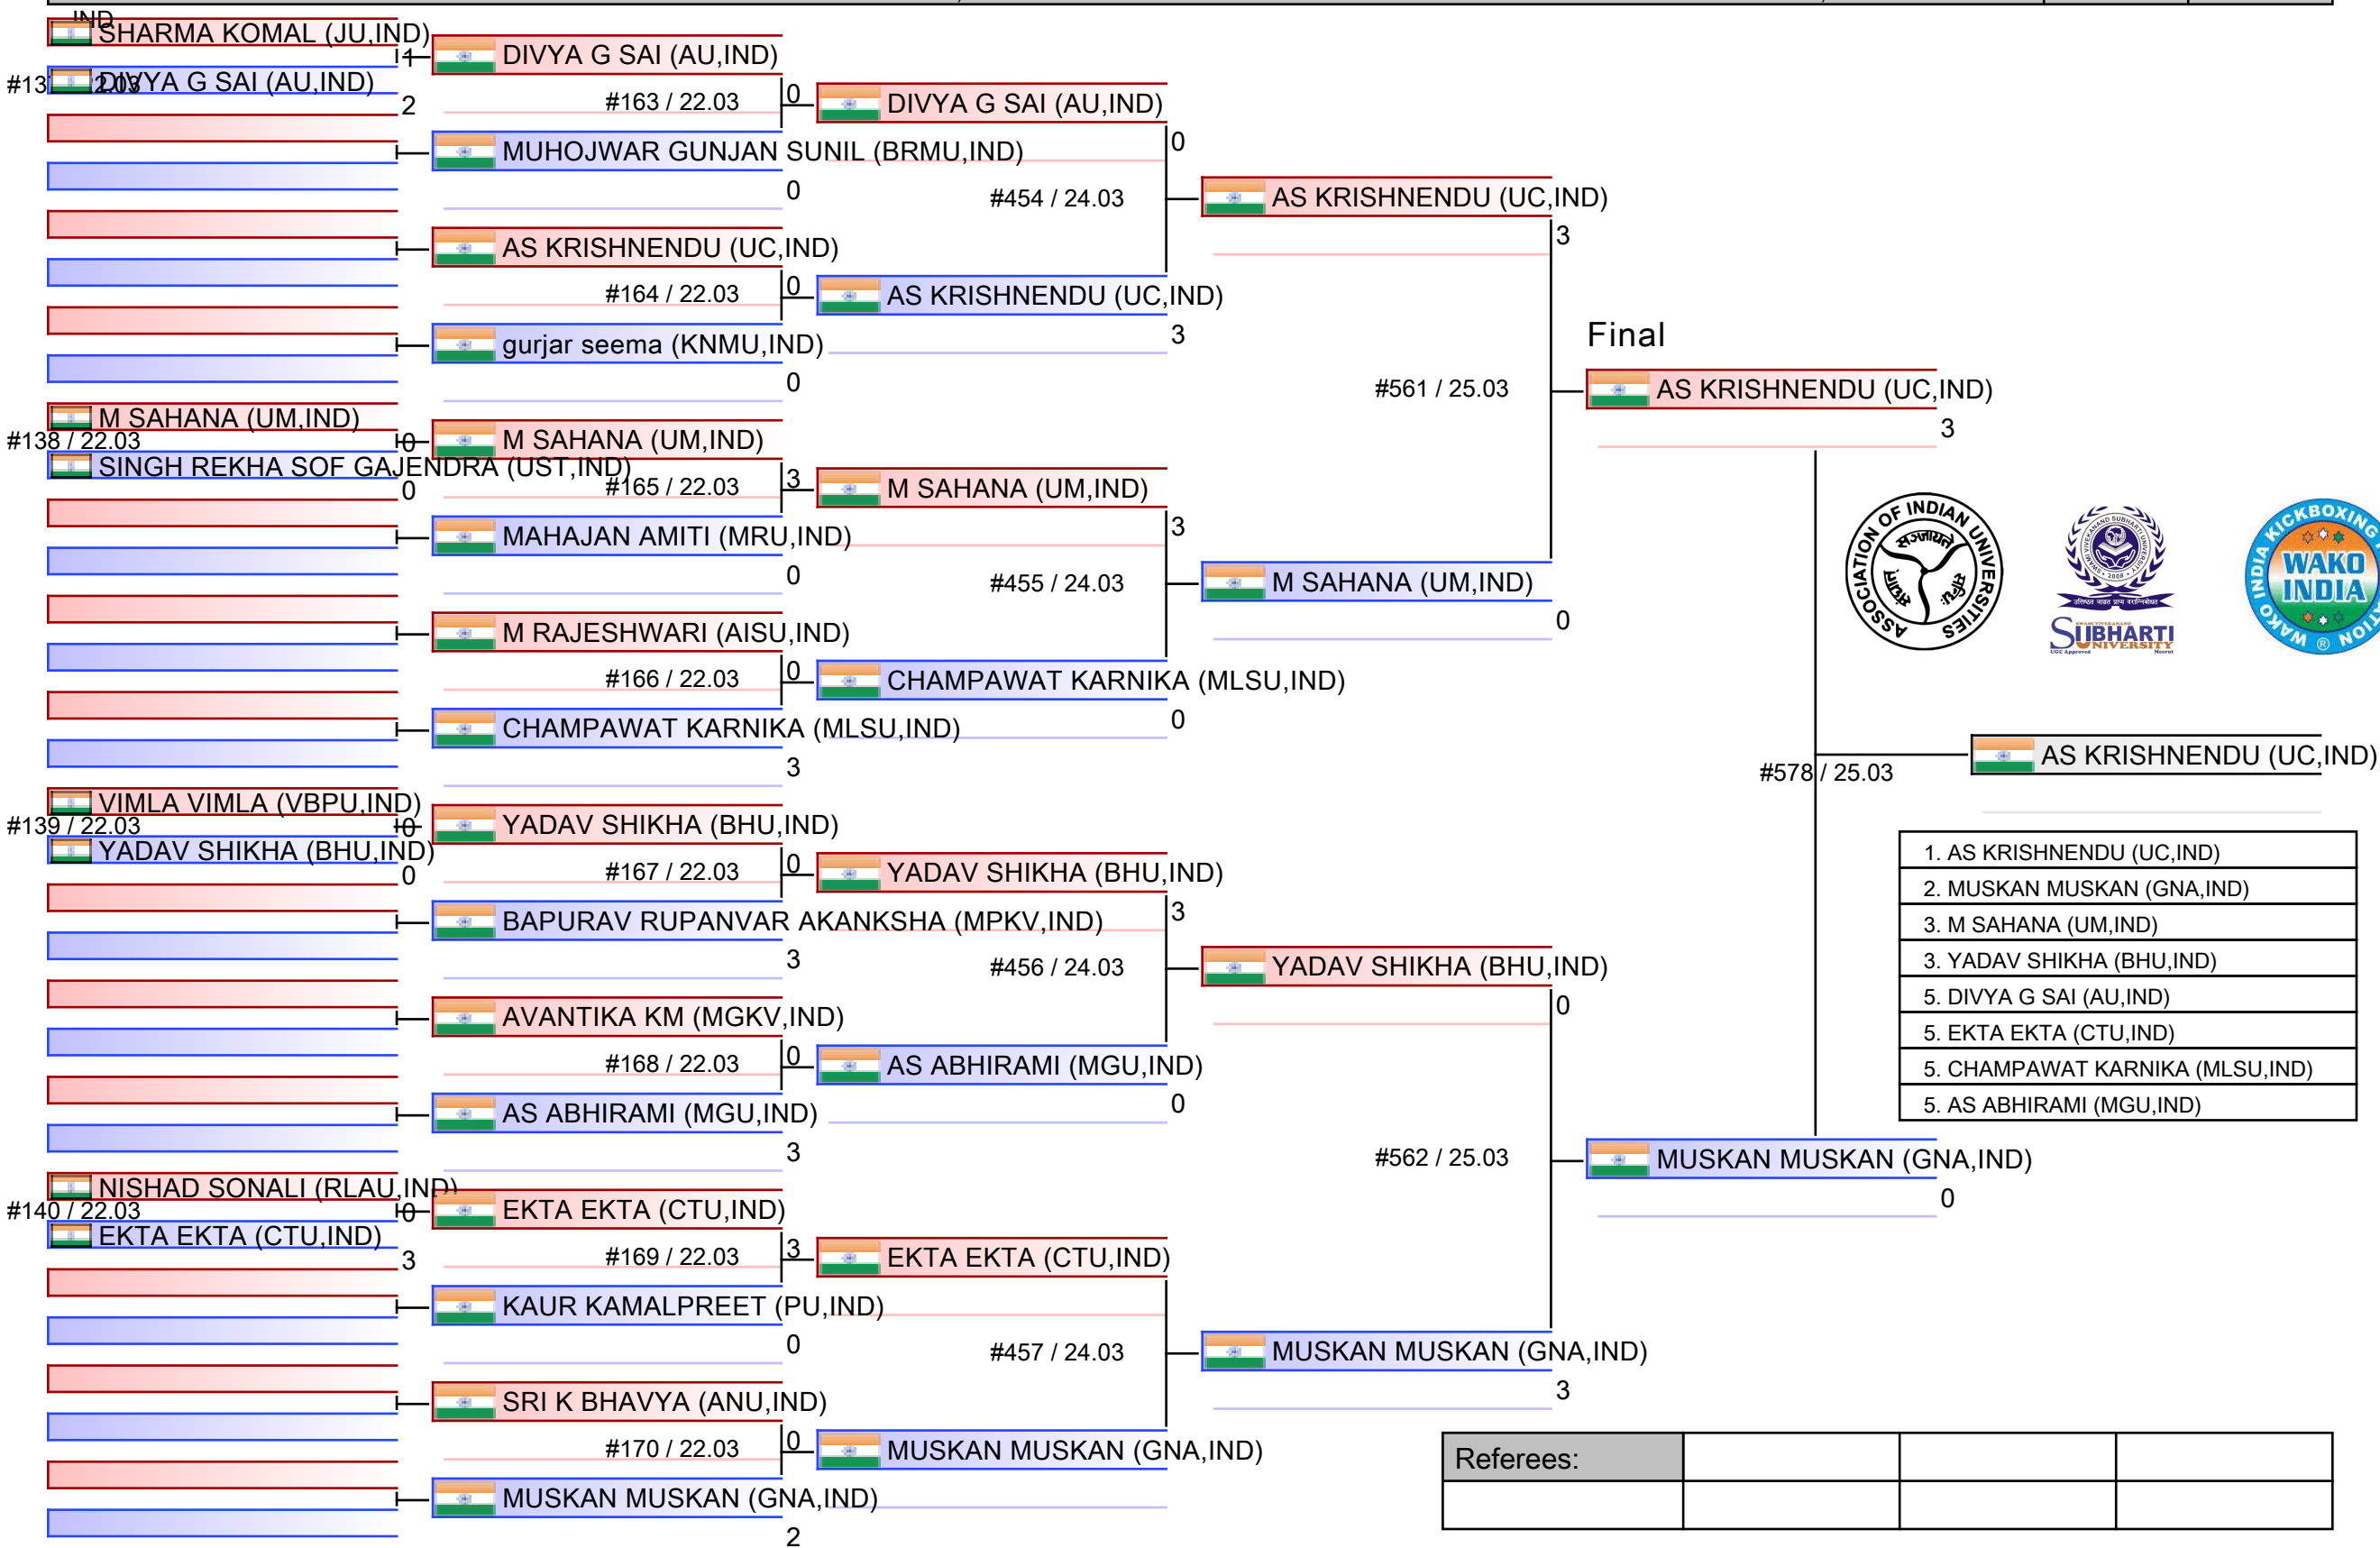

Referees:			

06 LK 021 S F -48 KG

ALL INDIA INTER UNIVERSITY KICKBOXING WOMEN TOURNAMENT 2024-25, SWAMI VIVEKANAND SUBHARTI UNIVERSITY MEERUT UTTAR PRADESH,

Ring

Pool
1/1

- | |
|----------------------------------|
| 1. S NAIR SMRITHI (UC,IND) |
| 2. YADAV KAJAL (BHU,IND) |
| 3. CH SPOORTHI (UM,IND) |
| 3. KA ANJANA KRISHNA (MGU,IND) |
| 5. KIRAN KIRAN (MGKV,IND) |
| 5. SHINGOTE VAISHNAVI (BVDU,IND) |
| 5. SAINI KAJAL (VBPU,IND) |
| 5. GAUTAM JAGRITI (RLAU,IND) |

Referees:			

06 LK 022 S F -56 KG

ALL INDIA INTER UNIVERSITY KICKBOXING WOMEN TOURNAMENT 2024-25, SWAMI VIVEKANAND SUBHARTI UNIVERSITY MEERUT UTTAR PRADESH,

Ring

Pool
1/1

Referees:			

06 LK 023 S F -60 KG

ALL INDIA INTER UNIVERSITY KICKBOXING WOMEN TOURNAMENT 2024-25, SWAMI VIVEKANAND SUBHARTI UNIVERSITY MEERUT UTTAR PRADESH,

Ring

Pool
1/1

06 LK 024 S F -70 KG

ALL INDIA INTER UNIVERSITY KICKBOXING WOMEN TOURNAMENT 2024-25, SWAMI VIVEKANAND SUBHARTI UNIVERSITY MEERUT UTTAR PRADESH,

Ring

Pool
1/1

ALL INDIA INTER UNIVERSITY KICKBOXING
M&W TOURNAMENT 2024-25 - 2025-03-21